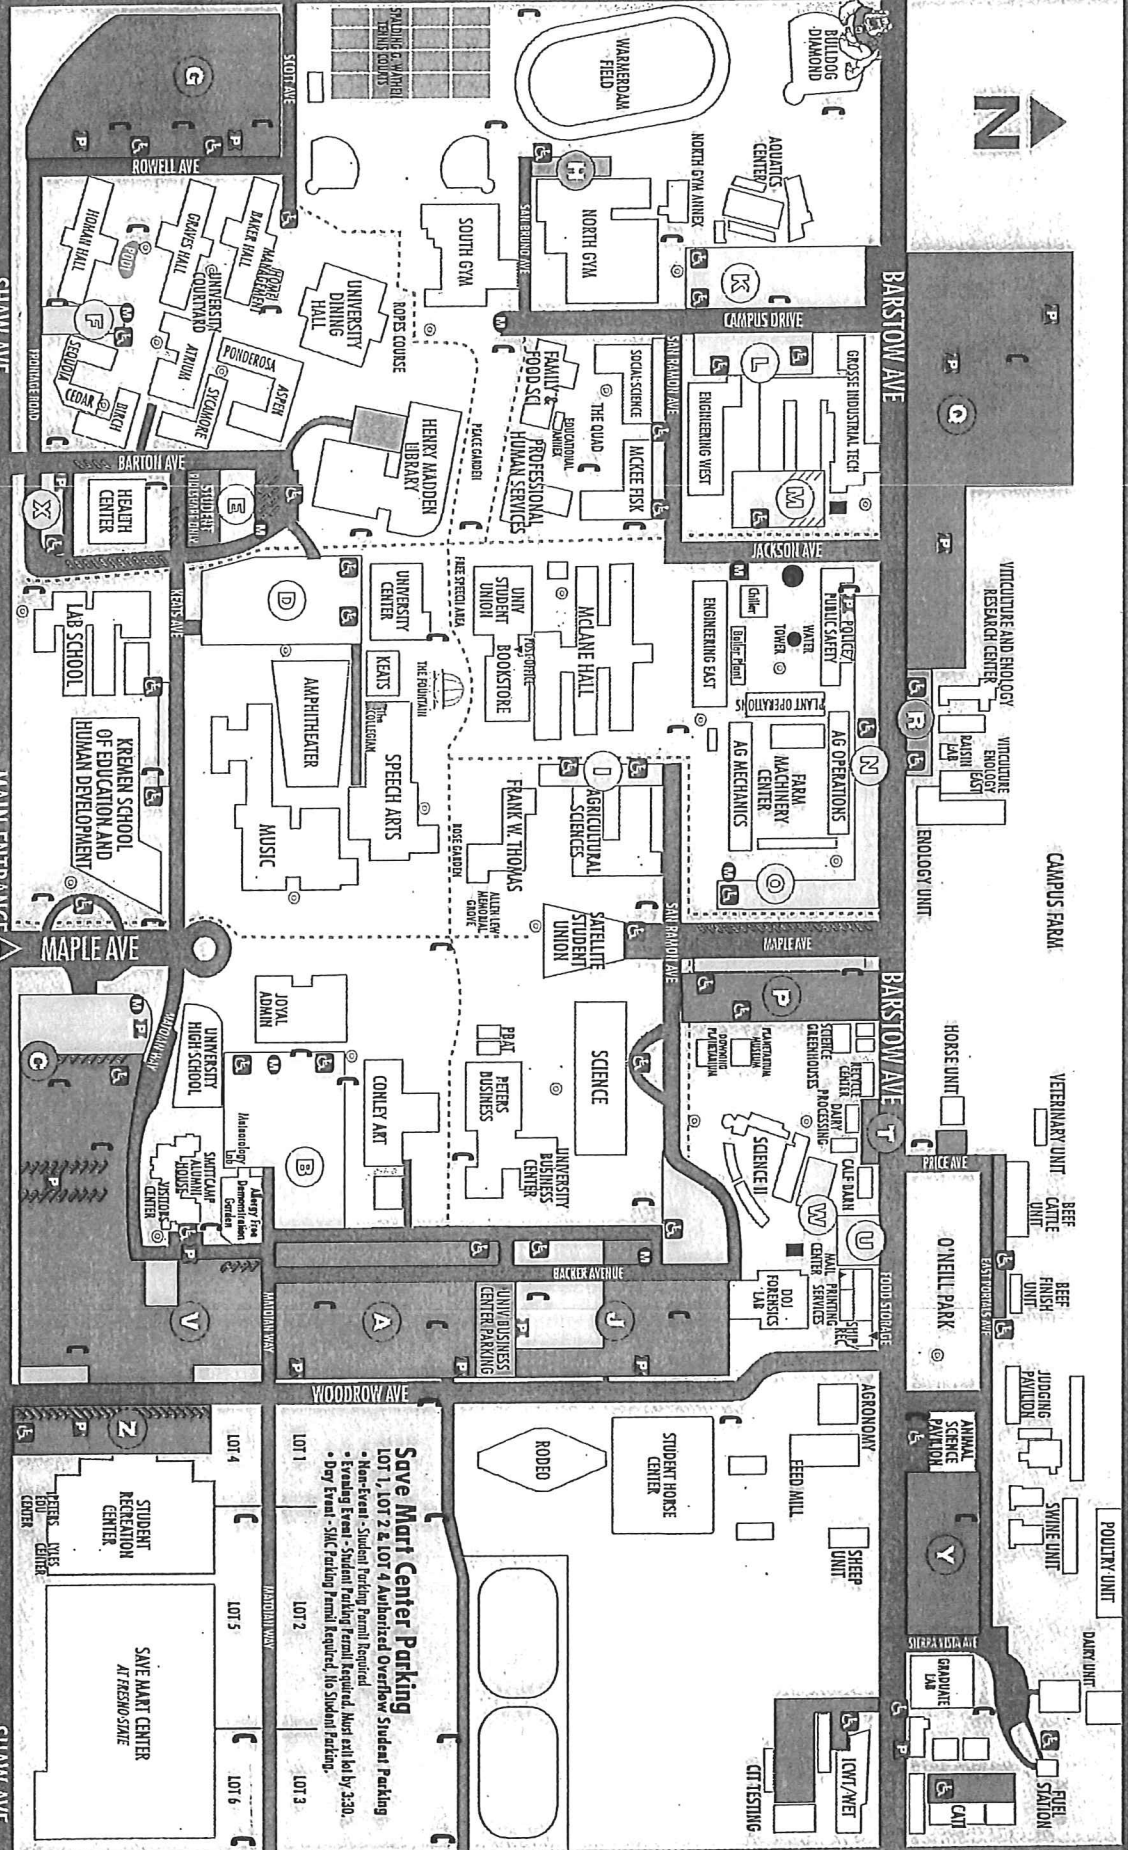

CEDAR AVE

CEDAR AVE

FRESNO STATE

Discovery. Diversity. Distinction.

- GREEN PERMIT STUDENT/MUSIC PARKING
- BLUE PERMIT DISABLED PARKING
- YELLOW PERMIT FACULTY/STAFF PARKING
- GOLD PERMIT SPECIAL USE PARKING
- DAILY PARKING PERMIT DISPENSERS
- MOTORCYCLE PARKING
- SMART CENTER PARKING
- SAFE LIGHTING PATH
- DESIGNATED SMOKING AREAS
- PARKING METERS
- EMERGENCY TELEPHONE
- AUXILIARY SERVICES